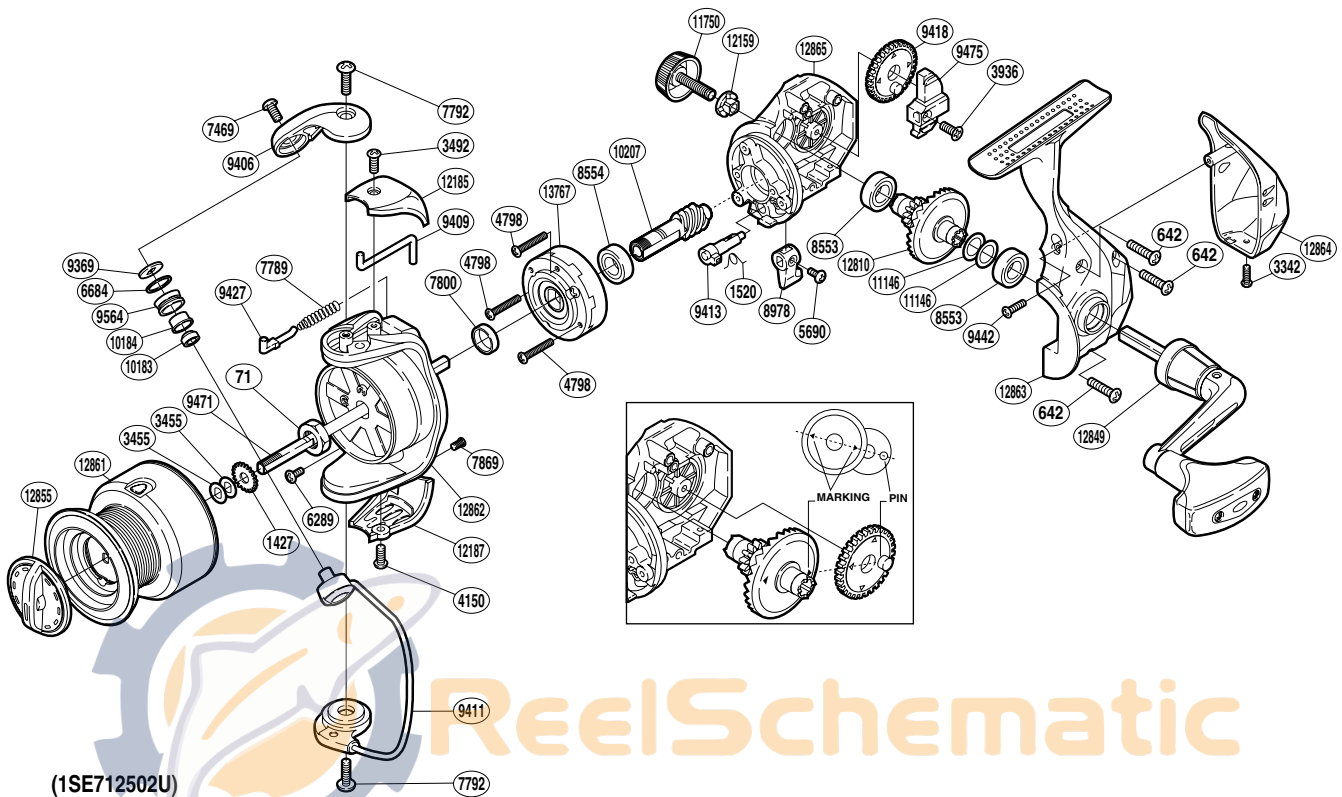

SHIMANO

Sonora

SON-2500FB

(1SE712502U)

Please note that the number of adjusting washers may not be the same as shown in the exploded views. (Adjustment will vary with each individual product.)

Part No.	Description	Part No.	Description	Part No.	Description
RD 0071	Rotor Nut	RD 7869	Screw	RD10207	Pinion Gear
RD 0642	Screw	RD 8553	Ball Bearing	RD11146	Washer
RD 1427	Spool Support	RD 8554	Ball Bearing	RD11750	Handle Screw Cap
RD 1520	Anti-Reverse Cam Spring	RD 8978	Anti-Reverse Lever	RD12159	Handle Screw Lock Washer
RD 3342	Screw	RD 9369	Line Roller Washer	RD12185	Bail Spring Cover
RD 3455	Spool Washer	RD 9406	Bail Arm	RD12187	Bail Hold Support Guard
RD 3492	Screw	RD 9409	Bail Trip Lever	RD12810	Drive Gear
RD 3936	Screw	RD 9411	Bail Assembly	RD12849	Handle Assembly
RD 4150	Screw	RD 9413	Anti-Reverse Cam	RD12855	Drag Knob
RD 4798	Screw	RD 9418	Oscillating Gear	RD12861	Spool Assembly
RD 5690	Screw	RD 9427	Bail Spring Guide	RD12862	Rotor
RD 6289	Screw	RD 9442	Screw	RD12863	Side Cover
RD 6684	Line Roller Spacer	RD 9471	Main Shaft	RD12864	Rear Protector
RD 7469	Screw	RD 9475	Oscillating Slider	RD12865	Body
RD 7789	Bail Spring	RD 9564	Line Roller	RD13767	Roller Clutch Assembly
RD 7792	Screw	RD10183	Ball Bearing		
RD 7800	Rotor Ring	RD10184	Line Roller Bushing		